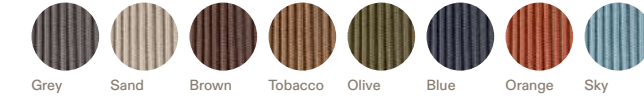

Cord Ø 7 mm

Recycled cord Ø 7 mm