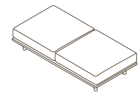

003 MODULE	003 + 013 SOFA	003 + 013 + 011 SOFA	003 + 013 + 011 SOFA	003 + 013 + 2 × 011 SOFA
W 285 × D 95 × H 40 cm Seat H with cushion 22 + 18 cm	W 285 × D 100 × H 66 cm Seat H with cushion 22 + 18 cm	W 290 × D 100 × H 66 cm Seat H with cushion 22 + 18 cm	W 290 × D 100 × H 66 cm Seat H with cushion 22 + 18 cm	W 295 × D 100 × H 66 cm Seat H with cushion 22 + 18 cm
W 112" ¼ × D 37" ¾ × H 15" ¾ Seat H with cushion 8" ⅝ + 7" ½	W 112" ¼ × D 39" ¼ × H 26" Seat H with cushion 8" ⅝ + 7" ½	W 114" ¼ × D 39" ¼ × H 26" Seat H with cushion 8" ⅝ + 7" ½	W 114" ¼ × D 39" ¼ × H 26" Seat H with cushion 8" ⅝ + 7" ½	W 116" ½ × D 39" ¼ × H 26" Seat H with cushion 8" ⅝ + 7" ½