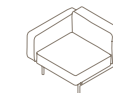

113 ONE-SEATER CENTRAL MODULE	211 TWO-SEATER RIGHT MODULE	212 TWO-SEATER LEFT MODULE	213 TWO-SEATER CENTRAL MODULE	311 THREE-SEATER RIGHT MODULE
W 75 × D 84 × H 72 cm Seat H 37 cm	W 168 × D 84 × H 72 cm Seat H 37 cm	W 168 × D 84 × H 72 cm Seat H 37 cm	W 150 × D 84 × H 72 cm Seat H 37 cm	W 243 × D 84 × H 72 cm Seat H 37 cm
W 29" ½ × D 33" ¼ × H 28" ⅜ Seat H 14" ½	W 66" ¼ × D 33" ¼ × H 28" ⅜ Seat H 14" ½	W 66" ¼ × D 33" ¼ × H 28" ⅜ Seat H 14" ½	W 59" ¼ × D 33" ¼ × H 28" ⅜ Seat H 14" ½	W 95" ¾ × D 33" ¼ × H 28" ⅜ Seat H 14" ½