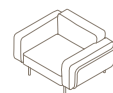

113 ONE-SEATER CENTRAL MODULE	211 TWO-SEATER RIGHT MODULE	212 TWO-SEATER LEFT MODULE	213 TWO-SEATER CENTRAL MODULE	311 THREE-SEATER RIGHT MODULE
W 75 × D 84 × H 72 cm Seat H 37 cm	W 168 × D 84 × H 72 cm Seat H 37 cm	W 168 × D 84 × H 72 cm Seat H 37 cm	W 150 × D 84 × H 72 cm Seat H 37 cm	W 243 × D 84 × H 72 cm Seat H 37 cm
W 29" ½ × D 33" ¼ × H 28" ⅜ Seat H 14" ½	W 66" ¼ × D 33" ¼ × H 28" ⅜ Seat H 14" ½	W 66" ¼ × D 33" ¼ × H 28" ⅜ Seat H 14" ½	W 59" ¼ × D 33" ¼ × H 28" ⅜ Seat H 14" ½	W 95" ¾ × D 33" ¼ × H 28" ⅜ Seat H 14" ½