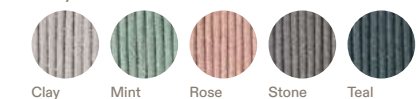

ESTENDO

312 THREE-SEATER LEFT MODULE W 243 x D 84 x H 72 cm Seat H 37 cm W 95" 3/4 x D 33" 1/4 x H 28" 3/8 Seat H 14" 1/2 	313 THREE-SEATER CENTRAL MODULE W 225 x D 84 x H 72 cm Seat H 37 cm W 88" 3/4 x D 33" 1/4 x H 28" 3/8 Seat H 14" 1/2 	400 CORNER MODULE W 84 x D 84 x H 72 cm Seat H 37 cm W 33" 1/4 x D 33" 1/4 x H 28" 3/8 Seat H 14" 1/2

Metal

Le dimensioni includono i cuscini.
Dimensions include cushions.

GAMMA

130 TABLE Ø 130 x H top Gres and Stone 75 / Teak 77 cm Ø 51" 1/2 x H top Gres and Stone 29" 1/2 / Teak 30" 1/2 	160 TABLE Ø 158 x H top Gres and Stone 75 / Teak 77 cm Ø 62" 1/4 x H top Gres and Stone 29" 1/2 / Teak 30" 1/2

Metal

Top

ONDA

001 LOUNGE CHAIR W 110 x D 110 x H 70 cm Seat H 35 cm W 43" 1/4 x D 43" 1/4 x H 27" 3/4 Seat H 13" 3/4 	002 CHAISE LONGUE W 110 x D 170 x H 70 cm Seat H 35 cm W 43" 1/4 x D 67" x H 27" 3/4 Seat H 13" 3/4 	003 POUF W 110 x D 80 x H 35 cm W 43" 1/4 x D 31" 1/2 x H 13" 3/4

SPINNAKER

034 EXTENDABLE TABLE W 209 x D 102 x H 74 - Extension W 335 cm H under the top 66 cm W 82" 1/4 x D 40" 1/8 x H 29" 1/8 - Extension 131" 7/8 H under the top 26"

Metal

Top

SPOOL

101 SOFA W 106 x D 94 x H 79 cm Seat H with cushion 27 + 11 cm W 41" 3/4 x D 37" 1/8 x H 31" 1/8 Seat H with cushion 10" 5/8 + 4" 3/8 	102 SOFA W 182 x D 94 x H 79 cm Seat H with cushion 27 + 11 cm W 71" 3/4 x D 37" 1/8 x H 31" 1/8 Seat H with cushion 10" 5/8 + 4" 3/8 	103 SOFA W 236 x D 94 x H 79 cm Seat H with cushion 27 + 11 cm W 93" x D 37" 1/8 x H 31" 1/8 Seat H with cushion 10" 5/8 + 4" 3/8

Outdoor Seatings Outdoor Tables

I divani SPOOL 001, 002, 003 con schienale in corda e SPOOL 201, 202, 203, con schienale in tubolare imbottito hanno le stesse dimensioni degli schienali 101, 102, 103 con rivestimento in Batyline.

Spool sofas 001, 002, 003 with backrests made in cording - and Spool sofas 201, 202, 203 with backrests made in padded belting - are the same size as Spool sofas 101, 102, 103 with backrests made in Batyline.