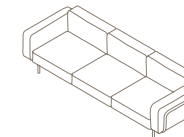

113 ONE-SEATER CENTRAL MODULE	211 TWO-SEATER RIGHT MODULE	212 TWO-SEATER LEFT MODULE	213 TWO-SEATER CENTRAL MODULE	311 THREE-SEATER RIGHT MODULE
W 75 × D 84 × H 72 cm Seat H 37 cm	W 168 × D 84 × H 72 cm Seat H 37 cm	W 168 × D 84 × H 72 cm Seat H 37 cm	W 150 × D 84 × H 72 cm Seat H 37 cm	W 243 × D 84 × H 72 cm Seat H 37 cm
W 29" ½ × D 33" ¼ × H 28" ⅜ Seat H 14" ½	W 66" ¼ × D 33" ¼ × H 28" ⅜ Seat H 14" ½	W 66" ¼ × D 33" ¼ × H 28" ⅜ Seat H 14" ½	W 59" ¼ × D 33" ¼ × H 28" ⅜ Seat H 14" ½	W 95" ¾ × D 33" ¼ × H 28" ⅜ Seat H 14" ½