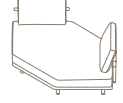

Outdoor Seatings

EDEN

004 MODULE	004 + 011 SOFA	004 + 2 × 011 SOFA	004 + 2 × 011 SOFA	004 + 2 × 011 SOFA
W 228 × D 135 × H 40 cm Seat H with cushion 22 + 18 cm	W 228 × D 140 × H 66 cm Seat H with cushion 22 + 18 cm	W 232 × D 140 × H 66 cm Seat H with cushion 22 + 18 cm	W 232 × D 140 × H 66 cm Seat H with cushion 22 + 18 cm	W 236 × D 140 × H 66 cm Seat H with cushion 22 + 18 cm
W 89" ¾ × D 53" ½ × H 15" ¾ Seat H with cushion 8" ⅝ + 7" ½	W 89" ¾ × D 55" ½ × H 26" Seat H with cushion 8" ⅝ + 7" ½	W 91" ¾ × D 55" ½ × H 26" Seat H with cushion 8" ⅝ + 7" ½	W 91" ¾ × D 55" ½ × H 26" Seat H with cushion 8" ⅝ + 7" ½	W 92" ¾ × D 55" ½ × H 26" Seat H with cushion 8" ⅝ + 7" ½

004 + 3 × 011 MODULE	020 COFFEE TABLE	220 COFFEE TABLE	
W 236 × D 140 × H 66 cm Seat H with cushion 22 + 18 cm	W 95 × D 95 × H 22 cm	W 95 × D 95 × H 22 cm	
W 92" ⅞ × D 55" ½ × H 26" Seat H with cushion 8" ⅝ + 7" ½	W 37" ¾ × D 37" ¾ × H 8" ⅝	W 37" ¾ × D 37" ¾ × H 8" ⅝