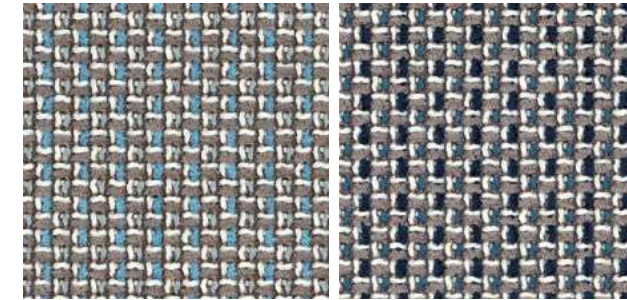

## DOMINO

Cat. 2 – Hydro 2  
90% Acrylic  
10% Polyester

Domino M01 Grey

Domino M02 Sand

Domino M03 Rust

Domino M04 Grass

Domino M05 Sky

Domino M06 Blue