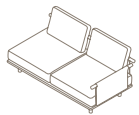

003 MODULE	003 + 013 SOFA	003 + 013 + 011 SOFA	003 + 013 + 011 SOFA	003 + 013 + 2 × 011 SOFA
W 285 × D 95 × H 40 cm Seat H with cushion 22 + 18 cm	W 285 × D 100 × H 66 cm Seat H with cushion 22 + 18 cm	W 290 × D 100 × H 66 cm Seat H with cushion 22 + 18 cm	W 290 × D 100 × H 66 cm Seat H with cushion 22 + 18 cm	W 295 × D 100 × H 66 cm Seat H with cushion 22 + 18 cm
W 112" ¼ × D 37" ¾ × H 15" ¾ Seat H with cushion 8" ⅝ + 7" ½	W 112" ¼ × D 39" ¼ × H 26" Seat H with cushion 8" ⅝ + 7" ½	W 114" ¼ × D 39" ¼ × H 26" Seat H with cushion 8" ⅝ + 7" ½	W 114" ¼ × D 39" ¼ × H 26" Seat H with cushion 8" ⅝ + 7" ½	W 116" ½ × D 39" ¼ × H 26" Seat H with cushion 8" ⅝ + 7" ½