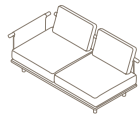

003 MODULE	003 + 013 SOFA	003 + 013 + 011 SOFA	003 + 013 + 011 SOFA	003 + 013 + 2 × 011 SOFA
W 285 × D 95 × H 40 cm Seat H with cushion 22 + 18 cm	W 285 × D 100 × H 66 cm Seat H with cushion 22 + 18 cm	W 290 × D 100 × H 66 cm Seat H with cushion 22 + 18 cm	W 290 × D 100 × H 66 cm Seat H with cushion 22 + 18 cm	W 295 × D 100 × H 66 cm Seat H with cushion 22 + 18 cm
W 112" ¼ × D 37" ¾ × H 15" ¾ Seat H with cushion 8" ⅝ + 7" ½	W 112" ¼ × D 39" ¼ × H 26" Seat H with cushion 8" ⅝ + 7" ½	W 114" ¼ × D 39" ¼ × H 26" Seat H with cushion 8" ⅝ + 7" ½	W 114" ¼ × D 39" ¼ × H 26" Seat H with cushion 8" ⅝ + 7" ½	W 116" ½ × D 39" ¼ × H 26" Seat H with cushion 8" ⅝ + 7" ½