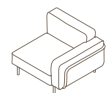

113 ONE-SEATER CENTRAL MODULE	211 TWO-SEATER RIGHT MODULE	212 TWO-SEATER LEFT MODULE	213 TWO-SEATER CENTRAL MODULE	311 THREE-SEATER RIGHT MODULE
W 75 × D 84 × H 72 cm Seat H 37 cm	W 168 × D 84 × H 72 cm Seat H 37 cm	W 168 × D 84 × H 72 cm Seat H 37 cm	W 150 × D 84 × H 72 cm Seat H 37 cm	W 243 × D 84 × H 72 cm Seat H 37 cm
W 29" ½ × D 33" ¼ × H 28" ⅜ Seat H 14" ½	W 66" ¼ × D 33" ¼ × H 28" ⅜ Seat H 14" ½	W 66" ¼ × D 33" ¼ × H 28" ⅜ Seat H 14" ½	W 59" ¼ × D 33" ¼ × H 28" ⅜ Seat H 14" ½	W 95" ¾ × D 33" ¼ × H 28" ⅜ Seat H 14" ½