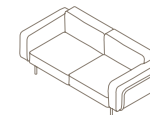

113 ONE-SEATER CENTRAL MODULE	211 TWO-SEATER RIGHT MODULE	212 TWO-SEATER LEFT MODULE	213 TWO-SEATER CENTRAL MODULE	311 THREE-SEATER RIGHT MODULE
W 75 × D 84 × H 72 cm Seat H 37 cm	W 168 × D 84 × H 72 cm Seat H 37 cm	W 168 × D 84 × H 72 cm Seat H 37 cm	W 150 × D 84 × H 72 cm Seat H 37 cm	W 243 × D 84 × H 72 cm Seat H 37 cm
W 29" ½ × D 33" ¼ × H 28" ⅜ Seat H 14" ½	W 66" ¼ × D 33" ¼ × H 28" ⅜ Seat H 14" ½	W 66" ¼ × D 33" ¼ × H 28" ⅜ Seat H 14" ½	W 59" ¼ × D 33" ¼ × H 28" ⅜ Seat H 14" ½	W 95" ¾ × D 33" ¼ × H 28" ⅜ Seat H 14" ½