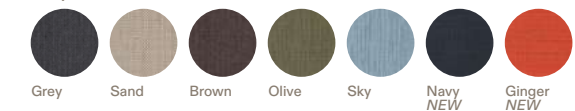

ESTENDO

312 THREE-SEATER LEFT MODULE W 243 x D 84 x H 72 cm Seat H 37 cm W 95" 3/4 x D 33" 1/4 x H 28" 3/8 Seat H 14" 1/2 	313 THREE-SEATER CENTRAL MODULE W 225 x D 84 x H 72 cm Seat H 37 cm W 88" 3/4 x D 33" 1/4 x H 28" 3/8 Seat H 14" 1/2 	400 CORNER MODULE W 84 x D 84 x H 72 cm Seat H 37 cm W 33" 1/4 x D 33" 1/4 x H 28" 3/8 Seat H 14" 1/2

Metal

Le dimensioni includono i cuscini.
Dimensions include cushions.

GAMMA

130 TABLE Ø 130 x H top Gres and Stone 75 / Teak 77 cm Ø 51" 1/2 x H top Gres and Stone 29" 1/2 / Teak 30" 1/2 	160 TABLE Ø 158 x H top Gres and Stone 75 / Teak 77 cm Ø 62" 1/4 x H top Gres and Stone 29" 1/2 / Teak 30" 1/2

Metal

Top

ONDA

001 LOUNGE CHAIR W 110 x D 110 x H 70 cm Seat H 35 cm W 43" 1/4 x D 43" 1/4 x H 27" 3/4 Seat H 13" 3/4 	002 CHAISE LONGUE W 110 x D 170 x H 70 cm Seat H 35 cm W 43" 1/4 x D 67" x H 27" 3/4 Seat H 13" 3/4 	003 POUF W 110 x D 80 x H 35 cm W 43" 1/4 x D 31" 1/2 x H 13" 3/4

SPINNAKER

034 EXTENDABLE TABLE W 209 x D 102 x H 74 - Extension W 335 cm H under the top 66 cm W 82" 1/4 x D 40" 1/8 x H 29" 1/8 - Extension 131" 7/8 H under the top 26"

Metal

Top

SPOOL

101 SOFA W 106 x D 94 x H 79 cm Seat H with cushion 27 + 11 cm W 41" 3/4 x D 37" 1/8 x H 31" 1/8 Seat H with cushion 10" 5/8 + 4" 3/8 	102 SOFA W 182 x D 94 x H 79 cm Seat H with cushion 27 + 11 cm W 71" 3/4 x D 37" 1/8 x H 31" 1/8 Seat H with cushion 10" 5/8 + 4" 3/8 	103 SOFA W 236 x D 94 x H 79 cm Seat H with cushion 27 + 11 cm W 93" x D 37" 1/8 x H 31" 1/8 Seat H with cushion 10" 5/8 + 4" 3/8

Outdoor Seatings Outdoor Tables

I divani SPOOL 001, 002, 003 con schienale in corda e SPOOL 201, 202, 203, con schienale in tubolare imbottito hanno le stesse dimensioni degli schienali 101, 102, 103 con rivestimento in Batyline.

Spool sofas 001, 002, 003 with backrests made in cording - and Spool sofas 201, 202, 203 with backrests made in padded belting - are the same size as Spool sofas 101, 102, 103 with backrests made in Batyline.