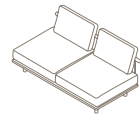

003 MODULE	003 + 013 SOFA	003 + 013 + 011 SOFA	003 + 013 + 011 SOFA	003 + 013 + 2 × 011 SOFA
W 285 × D 95 × H 40 cm Seat H with cushion 22 + 18 cm	W 285 × D 100 × H 66 cm Seat H with cushion 22 + 18 cm	W 290 × D 100 × H 66 cm Seat H with cushion 22 + 18 cm	W 290 × D 100 × H 66 cm Seat H with cushion 22 + 18 cm	W 295 × D 100 × H 66 cm Seat H with cushion 22 + 18 cm
W 112" ¼ × D 37" ¾ × H 15" ¾ Seat H with cushion 8" ⅝ + 7" ½	W 112" ¼ × D 39" ¼ × H 26" Seat H with cushion 8" ⅝ + 7" ½	W 114" ¼ × D 39" ¼ × H 26" Seat H with cushion 8" ⅝ + 7" ½	W 114" ¼ × D 39" ¼ × H 26" Seat H with cushion 8" ⅝ + 7" ½	W 116" ½ × D 39" ¼ × H 26" Seat H with cushion 8" ⅝ + 7" ½