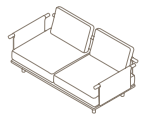

003 MODULE	003 + 013 SOFA	003 + 013 + 011 SOFA	003 + 013 + 011 SOFA	003 + 013 + 2 × 011 SOFA
W 285 × D 95 × H 40 cm Seat H with cushion 22 + 18 cm	W 285 × D 100 × H 66 cm Seat H with cushion 22 + 18 cm	W 290 × D 100 × H 66 cm Seat H with cushion 22 + 18 cm	W 290 × D 100 × H 66 cm Seat H with cushion 22 + 18 cm	W 295 × D 100 × H 66 cm Seat H with cushion 22 + 18 cm
W 112" ¼ × D 37" ¾ × H 15" ¾ Seat H with cushion 8" ⅝ + 7" ½	W 112" ¼ × D 39" ¼ × H 26" Seat H with cushion 8" ⅝ + 7" ½	W 114" ¼ × D 39" ¼ × H 26" Seat H with cushion 8" ⅝ + 7" ½	W 114" ¼ × D 39" ¼ × H 26" Seat H with cushion 8" ⅝ + 7" ½	W 116" ½ × D 39" ¼ × H 26" Seat H with cushion 8" ⅝ + 7" ½