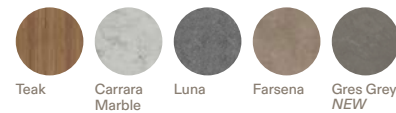

ESTENDO

312 THREE-SEATER LEFT MODULE W 243 x D 84 x H 72 cm Seat H 37 cm W 95" 3/4 x D 33" 1/4 x H 28" 3/8 Seat H 14" 1/2 	313 THREE-SEATER CENTRAL MODULE W 225 x D 84 x H 72 cm Seat H 37 cm W 88" 3/4 x D 33" 1/4 x H 28" 3/8 Seat H 14" 1/2 	400 CORNER MODULE W 84 x D 84 x H 72 cm Seat H 37 cm W 33" 1/4 x D 33" 1/4 x H 28" 3/8 Seat H 14" 1/2

Metal

Le dimensioni includono i cuscini.
Dimensions include cushions.

GAMMA

130 TABLE Ø 130 x H top Gres and Stone 75 / Teak 77 cm Ø 51" 1/2 x H top Gres and Stone 29" 1/2 / Teak 30" 1/2 	160 TABLE Ø 158 x H top Gres and Stone 75 / Teak 77 cm Ø 62" 1/4 x H top Gres and Stone 29" 1/2 / Teak 30" 1/2

Metal

Top