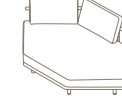

Outdoor Seatings

EDEN

004 MODULE	004 + 011 SOFA	004 + 2 × 011 SOFA	004 + 2 × 011 SOFA	004 + 2 × 011 SOFA
W 228 × D 135 × H 40 cm Seat H with cushion 22 + 18 cm	W 228 × D 140 × H 66 cm Seat H with cushion 22 + 18 cm	W 232 × D 140 × H 66 cm Seat H with cushion 22 + 18 cm	W 232 × D 140 × H 66 cm Seat H with cushion 22 + 18 cm	W 236 × D 140 × H 66 cm Seat H with cushion 22 + 18 cm
W 89" ¾ × D 53" ½ × H 15" ¾ Seat H with cushion 8" ⅝ + 7" ½	W 89" ¾ × D 55" ½ × H 26" Seat H with cushion 8" ⅝ + 7" ½	W 91" ¾ × D 55" ½ × H 26" Seat H with cushion 8" ⅝ + 7" ½	W 91" ¾ × D 55" ½ × H 26" Seat H with cushion 8" ⅝ + 7" ½	W 92" ¾ × D 55" ½ × H 26" Seat H with cushion 8" ⅝ + 7" ½

004 + 3 × 011 MODULE	020 COFFEE TABLE	220 COFFEE TABLE	
W 236 × D 140 × H 66 cm Seat H with cushion 22 + 18 cm	W 95 × D 95 × H 22 cm	W 95 × D 95 × H 22 cm	
W 92" ⅞ × D 55" ½ × H 26" Seat H with cushion 8" ⅝ + 7" ½	W 37" ¾ × D 37" ¾ × H 8" ⅝	W 37" ¾ × D 37" ¾ × H 8" ⅝